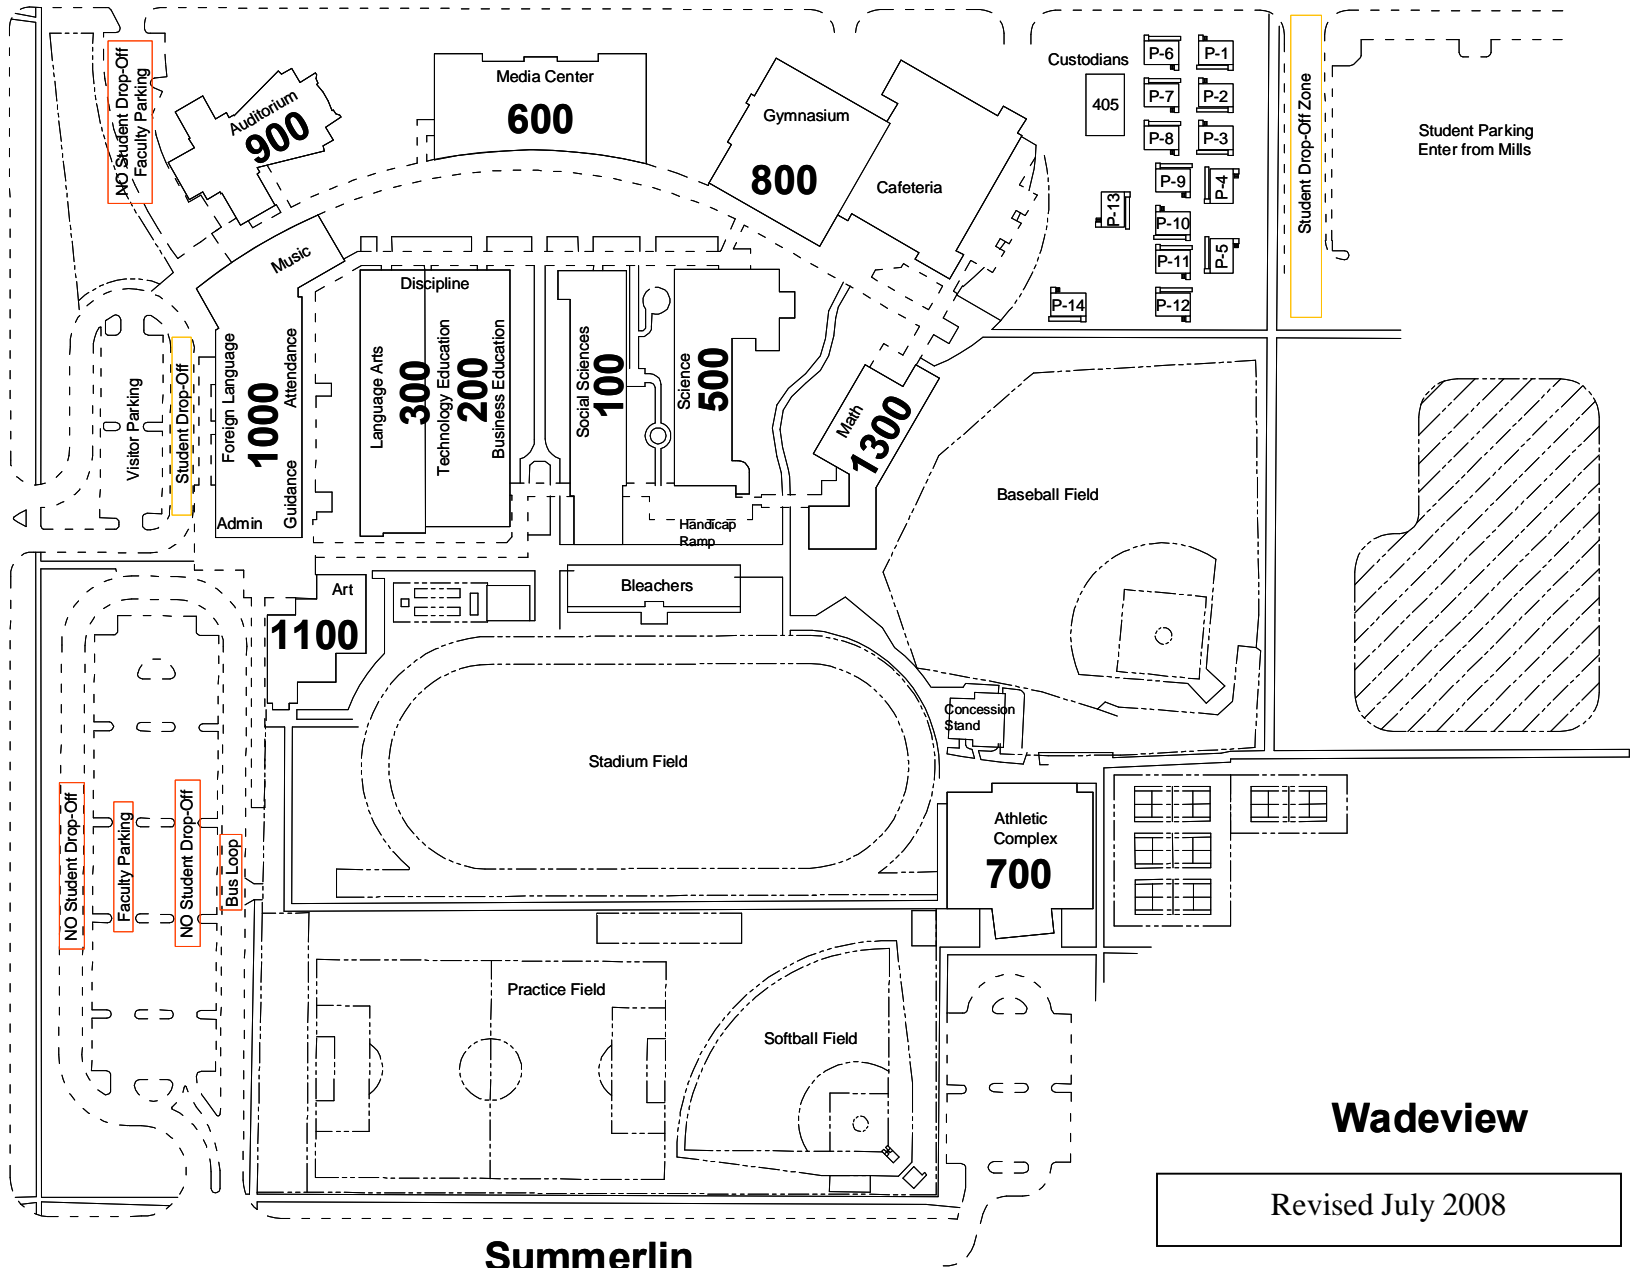

Student Drop-Off Zone

Mills

Kaley

**Student Drop-Off
In Visitor Lot**

**NO Student Drop-Off
In Bus Loop/Faculty Lot**

Wadeview

Revised July 2008

Summerlin